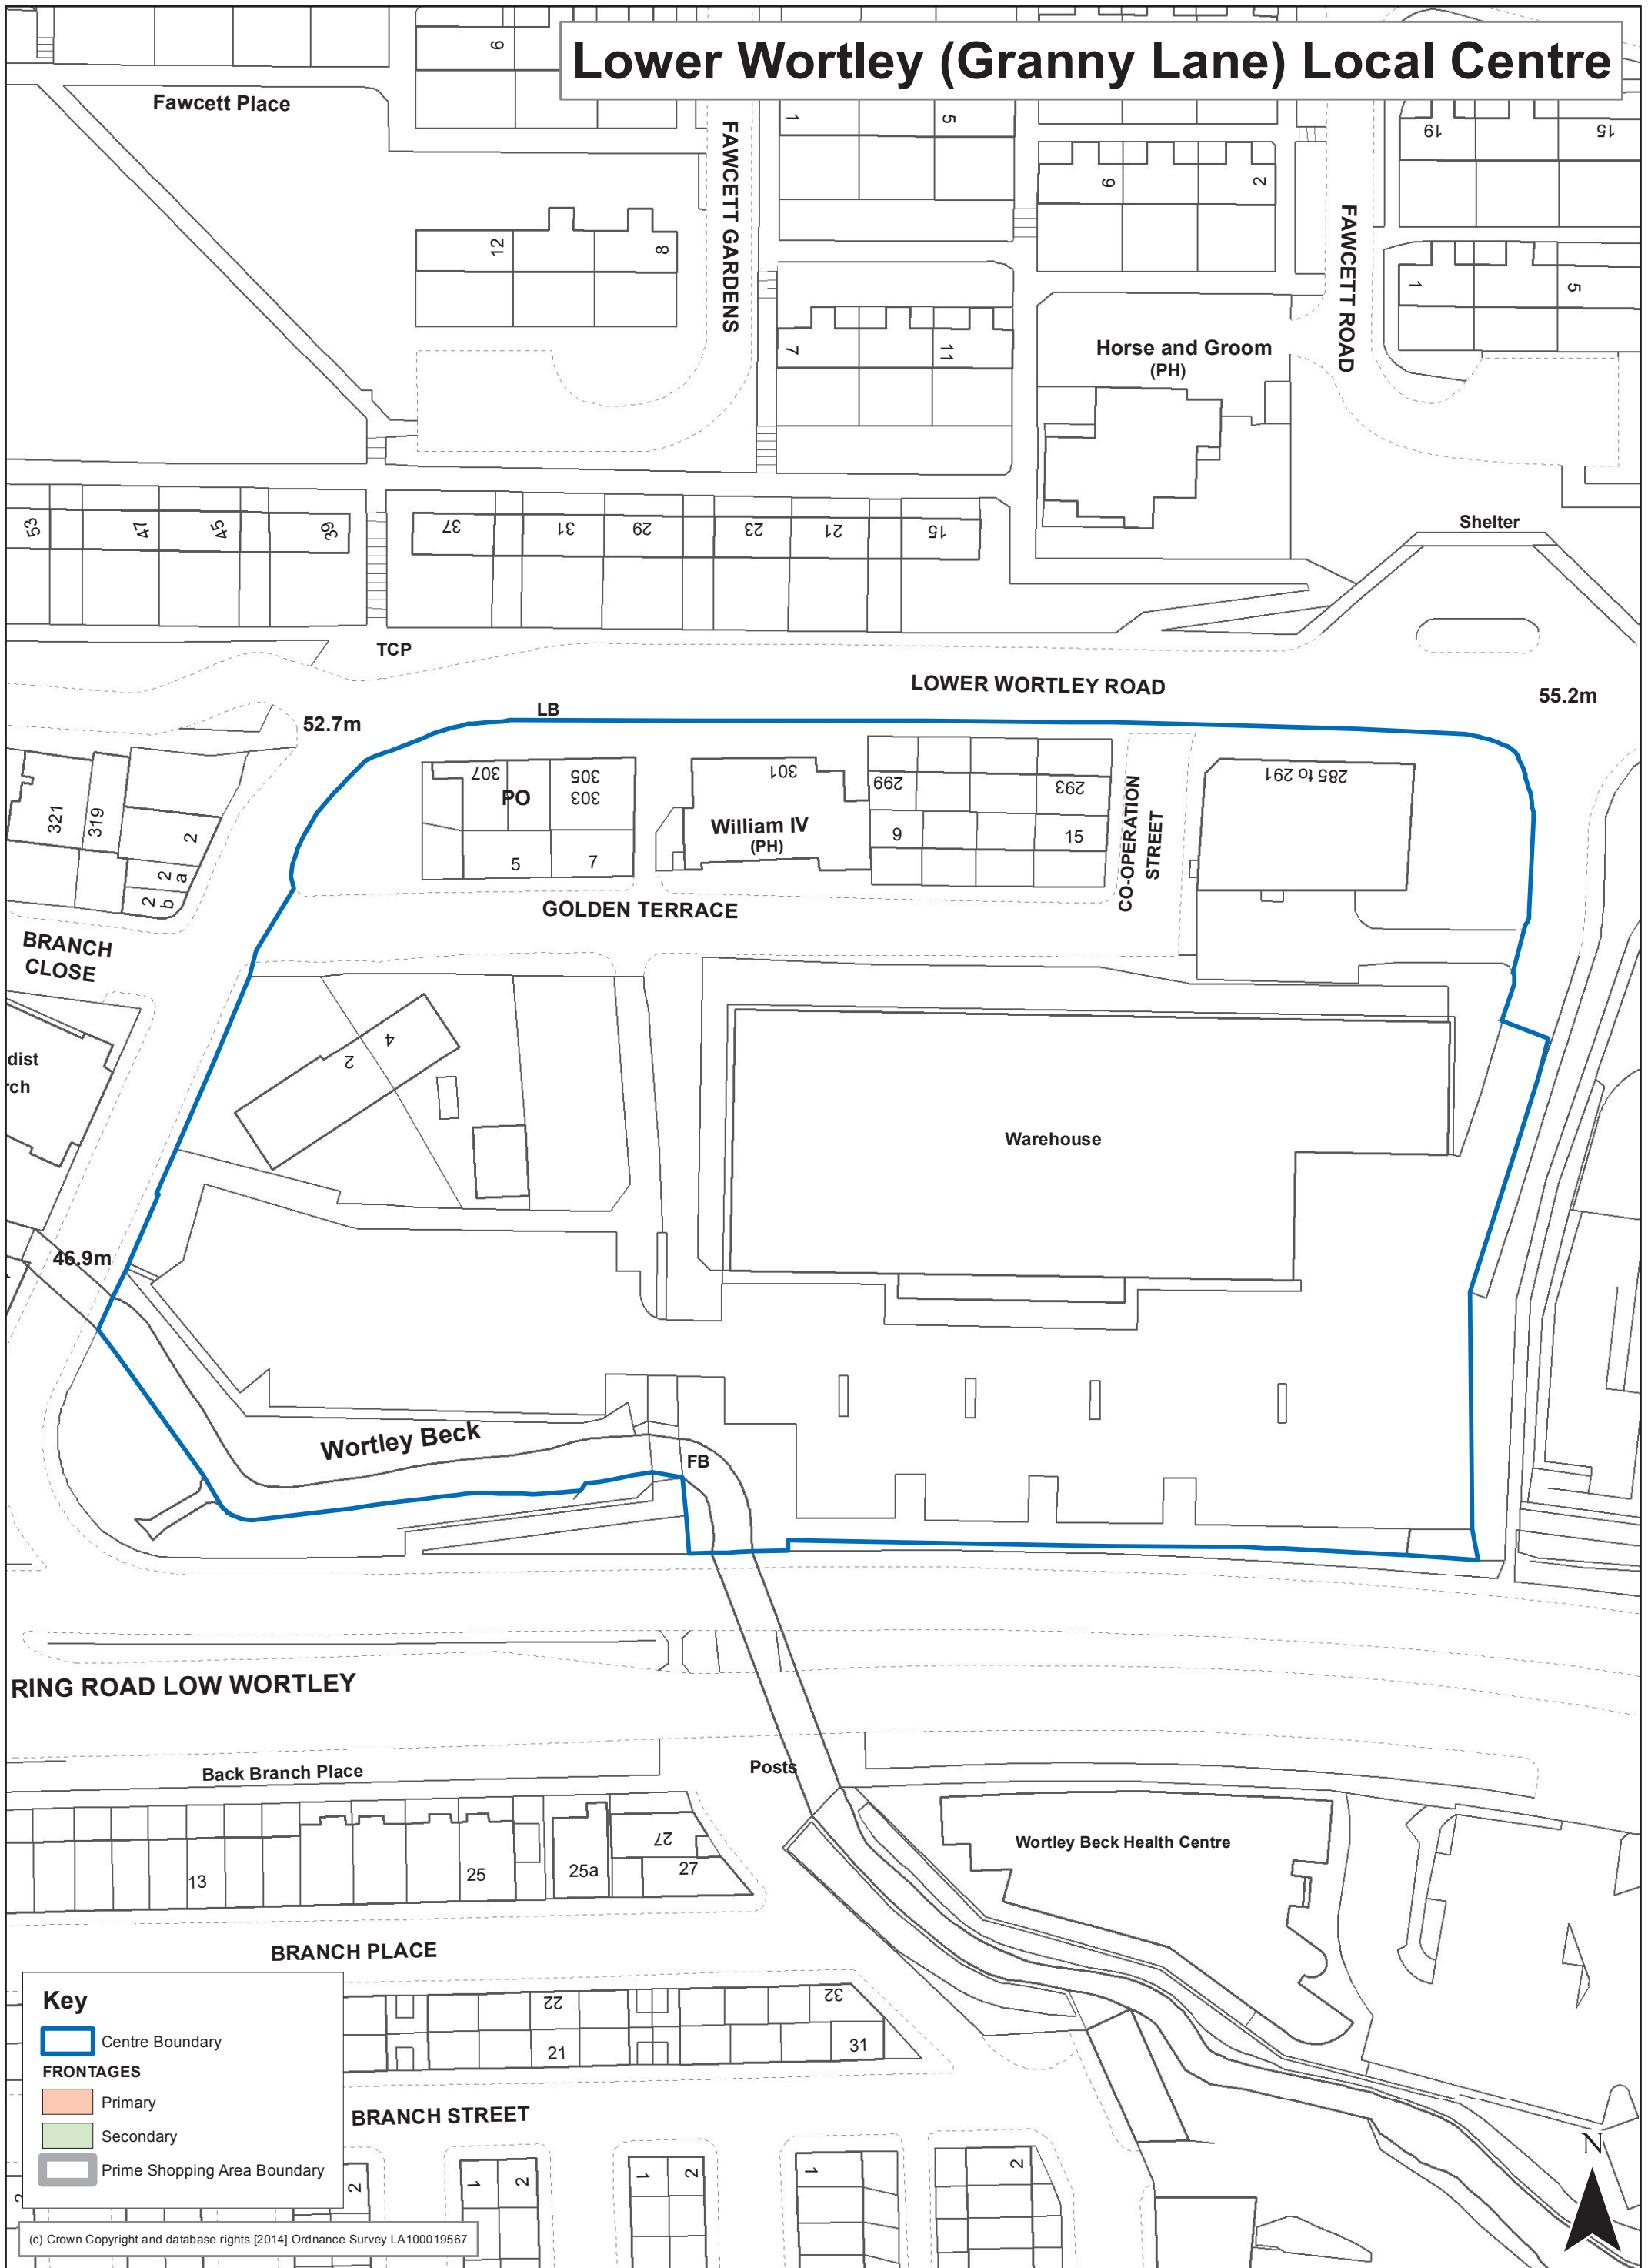

# Lower Wortley (Granny Lane) Local Centre

(c) Crown Copyright and database rights [2014] Ordnance Survey LA100019567